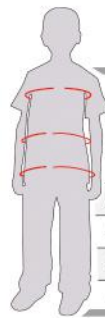

YOUTH BODY MEASUREMENTS (measurements shown are in inches)

AGE GROUP / SIZE	3 - 5 / 2XS	5 - 7 / XS	7 - 9 / S	9 - 11 / M	11 - 13 / L	13 - 15 / XL
CHEST CIRCUMFERENCE	22 - 24	24 - 25 1/4	25 1/4 - 28	28 - 30 3/4	30 3/4 - 34	34 - 36
WAIST CIRCUMFERENCE	21 1/2 - 22	22 - 23 1/4	23 1/4 - 25	25 - 26 3/4	26 3/4 - 28 3/4	28 3/4 - 30
HIPS CIRCUMFERENCE	23 5/8 - 25 1/4	25 1/4 - 26 3/4	26 3/4 - 29 1/4	29 1/4 - 32	32 - 35	35 - 37
INSEAM (SKATE PANT)	18	20	22	24	27	29
INSEAM (CUFFED PANT)	15 7/8	18 1/2	21 3/8	23 3/8	25 3/4	28 1/8
INSEAM (SHORTS)	5	6 1/8	6 1/2	7 7/8	8	8 5/8