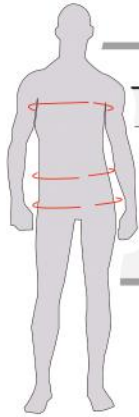

SIZING GUIDE

MEN BODY MEASUREMENTS (measurements shown are in inches)

ALPHA SIZE	2XS	XS	S	M	L	XL	2XL	3XL
CHEST CIRCUMFERENCE	31 1/2 - 34	34 - 36 1/4	36 1/4 - 39 3/8	39 3/8 - 42 1/2	42 1/2 - 46 1/2	46 1/2 - 51	51 - 56	56 - 60 5/8
WAIST CIRCUMFERENCE	28 3/4 - 29	29 - 31 1/2	31 1/2 - 34 5/8	34 5/8 - 37 3/4	37 3/4 - 41 3/4	41 3/4 - 47	47 - 52	52 - 57
HIPS CIRCUMFERENCE	32 1/4 - 33 1/2	33 1/2 - 34 1/2	34 1/2 - 36	36 - 39	39 - 42	42 - 45 5/8	45 5/8 - 53	53 - 57
INSEAM (SKATE PANT)	-	29 1/2	30	30 1/2	31	31 1/2	32	32 1/2
INSEAM (CUFFED PANT)	-	29 1/2	29 1/2	29 1/2	29 1/2	29 1/2	29 1/2	29 1/2

NUMERIC SIZE	28	30	32	34	36	38	40
WAIST CIRCUMFERENCE	29 1/2	31 1/2	33 1/2	35 1/2	37 1/2	39 1/2	41 1/2
INSEAM (PN7386)	32	34	34	34	34	34	34
INSEAM (S7386)	9	10	10	10	10	10	10