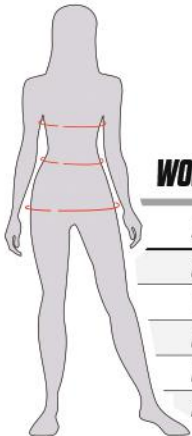

WOMEN BODY MEASUREMENTS (measurements shown are in inches)

ALPHA SIZE	XS	S	M	L	XL
CHEST CIRCUMFERENCE	32 1/4 - 34 5/8	34 5/8 - 37	37 - 39 3/4	39 3/4 - 43	43 - 46 1/2
WAIST CIRCUMFERENCE	26 - 28 3/8	28 3/8 - 30 3/4	30 3/4 - 33 1/2	33 1/2 - 37	37 - 41
HIPS CIRCUMFERENCE	36 - 38 1/4	38 1/4 - 40 1/2	40 1/2 - 43 1/4	43 1/4 - 46	46 - 49 1/4
INSEAM SKATE PANT	30 1/2	30 1/2	30 1/2	30 1/2	30 1/2
INSEAM LEGGING	28 1/2	27	27 1/2	28	28 1/2

MEASUREMENT FOR ADULT HEADWEAR

INCHES	CM	HAT SIZE		
		FITTED	FULL FLEX	ADJUSTABLE
21 1/4	53.9	6 3/4	S/M	ONE SIZE (OSFA)
21 5/8	54.9	6 7/8		
22	55.9	7		
22 3/8	56.8	7 1/8		
22 3/4	57.8	7 1/4	L/XL	
22 1/8	58.7	7 3/8		
23 1/2	59.7	7 1/2		
23 7/8	60.6	7 5/8		
24 1/4	61.6	7 3/4	XL/XXL	
24 5/8	62.5	7 7/8		
25	63.5	8 1/4