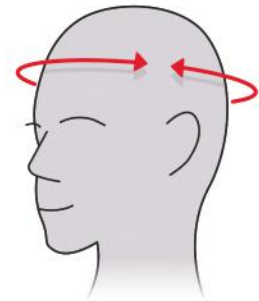

YOUTH HAT SIZE REFERENCE

FLEX = 52-58 CM
ADJ = 53-55 CM

APPAREL FEATURES

Body sizing: Size specifications are based on body sizing measurements. Use this size chart as a guideline when ordering, allow enough room for ease of movement. Sleeve Length: Measure from the center back of the neck, over the point of shoulder and down the outer side of the arm to the wrist bone. Chest: Measure just under the arms. Waist: Loosely measure the narrowest circumference of the waist. Size charts are for reference only. Fit may vary depending on the construction and materials.